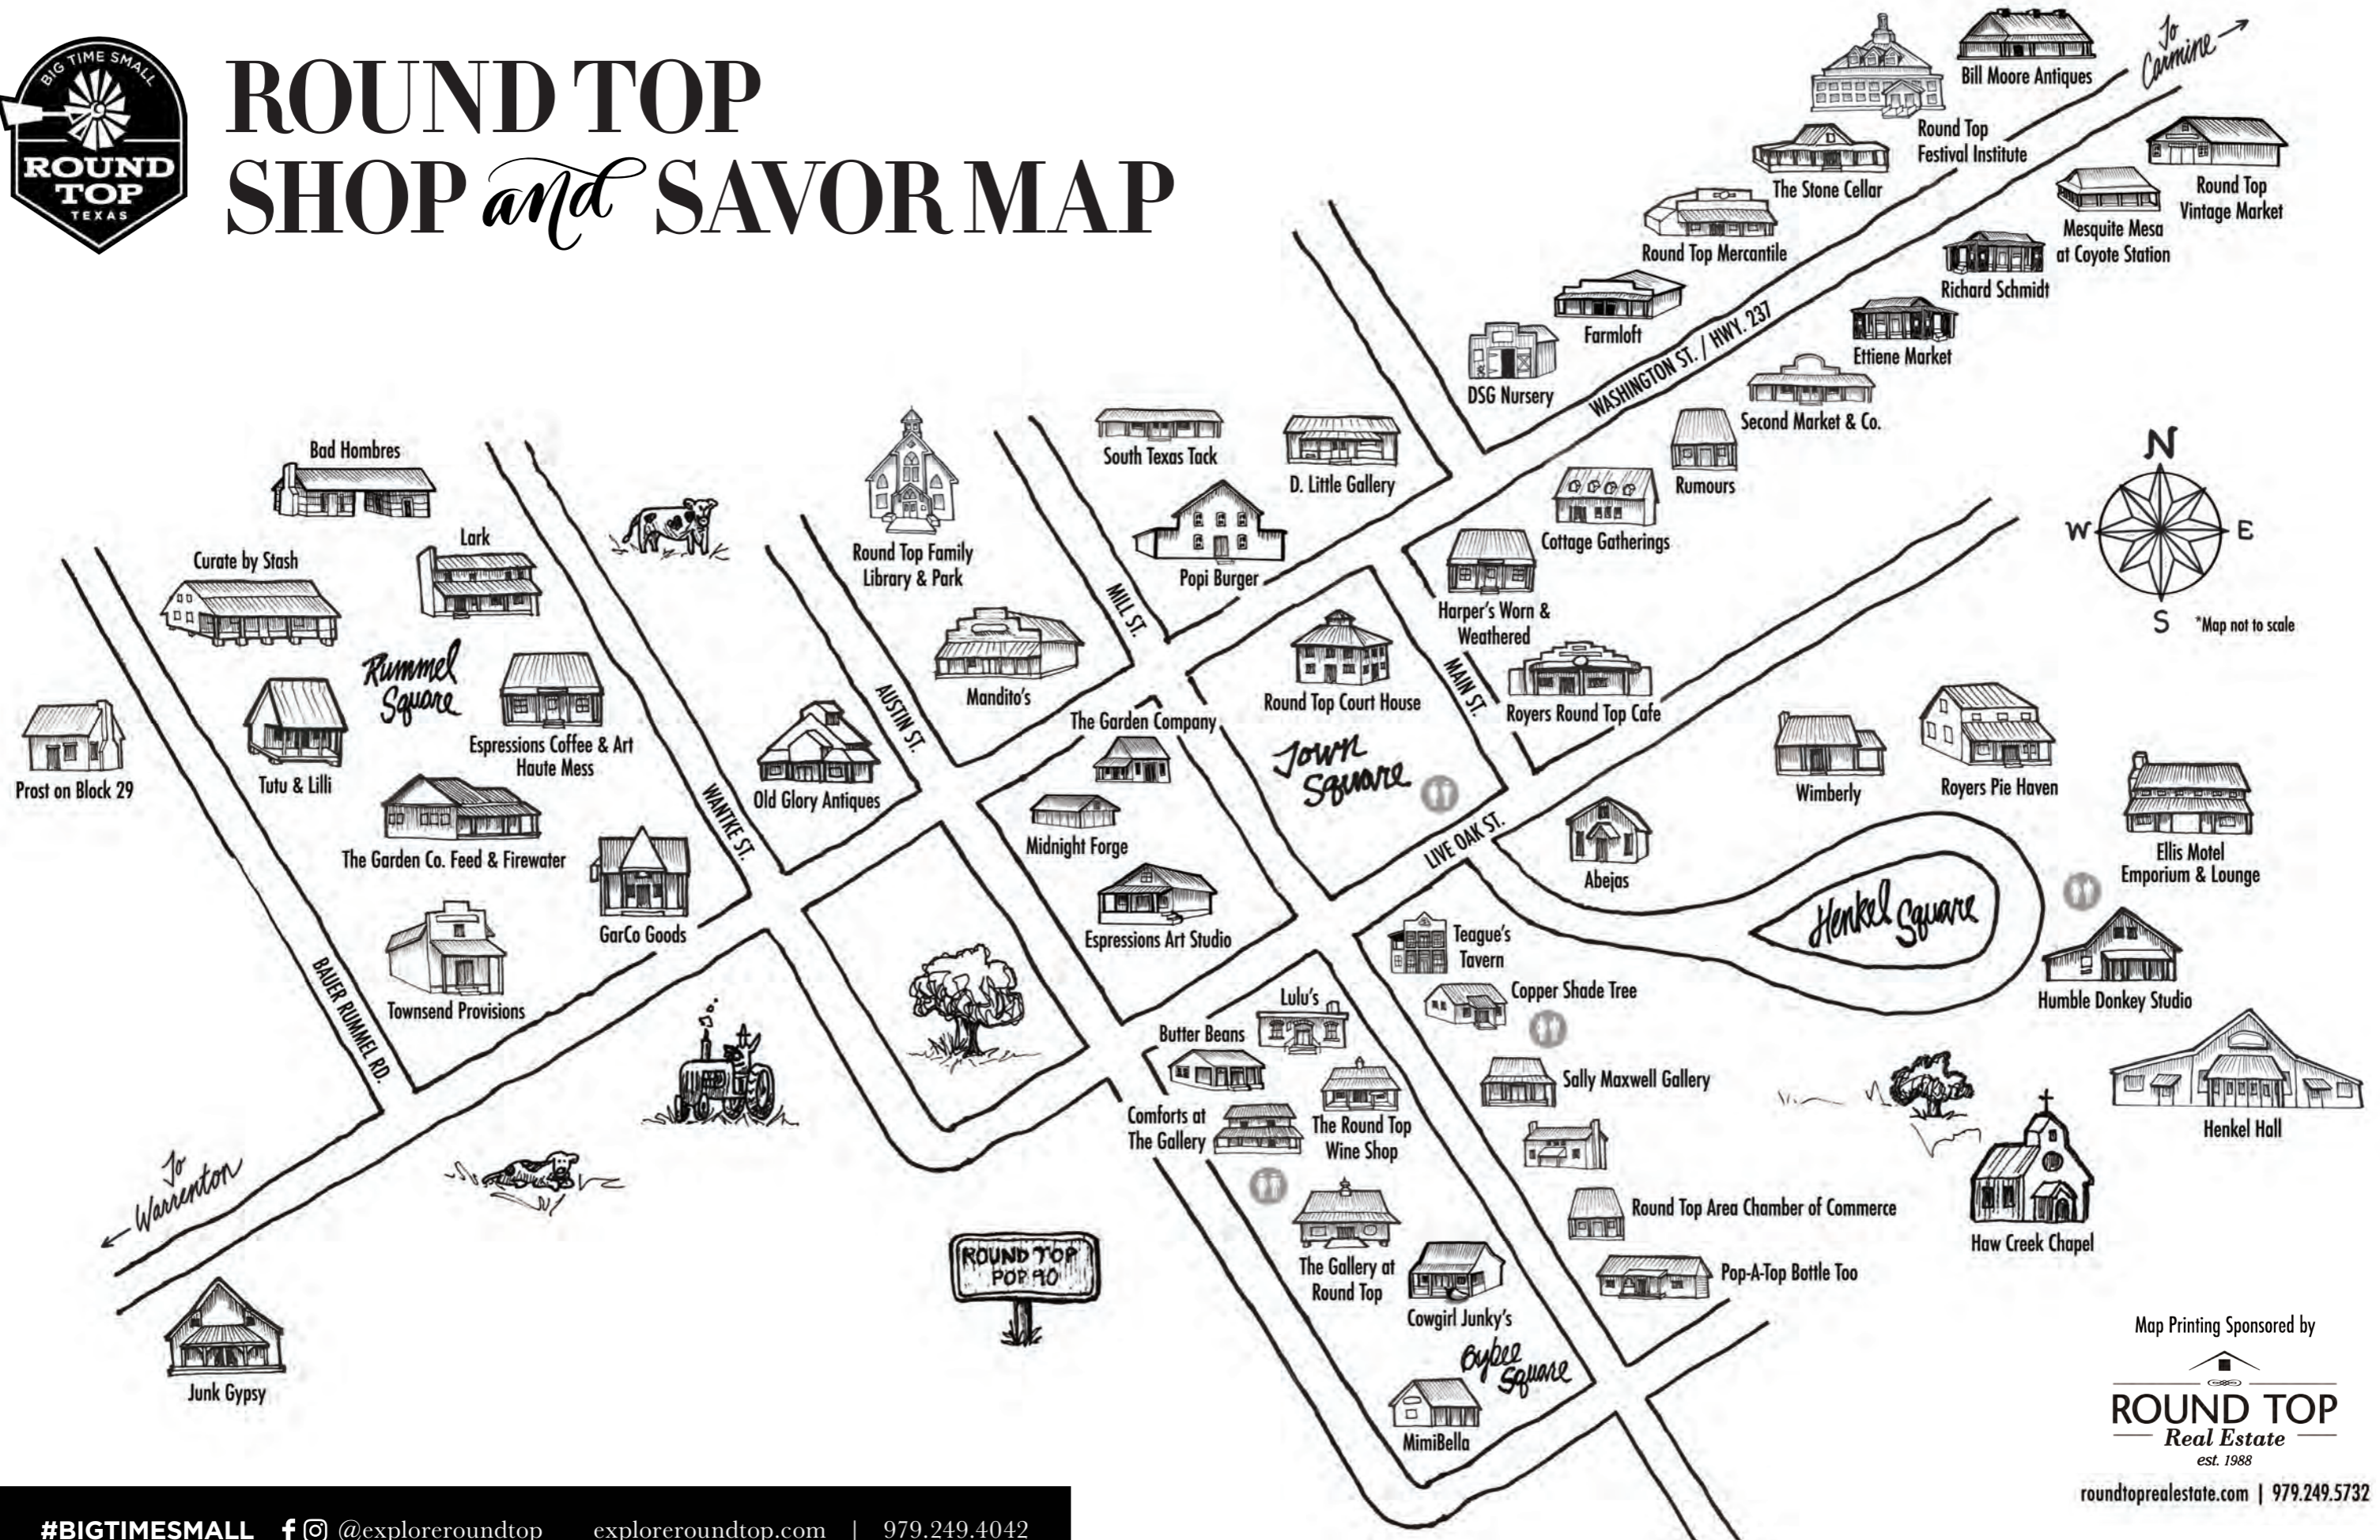

# ROUND TOP SHOP and SAVOR MAP

Map Printing Sponsored by  
**ROUND TOP**  
Real Estate  
est. 1988  
roundtoprealestate.com | 979.249.5732

includes members as of 8.19